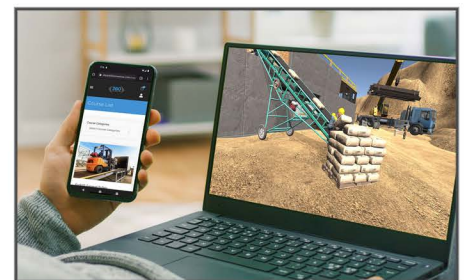

Total Worker Safety™

Incorporates psychological safety, visual literacy, and emotional intelligence with VR and gamification, creating a captivating learning experience.

Sprint Training Courses

Short practice sessions help learners develop problem-solving, critical thinking, and communication skills. Ideal for blended learning styles and learning on the go.